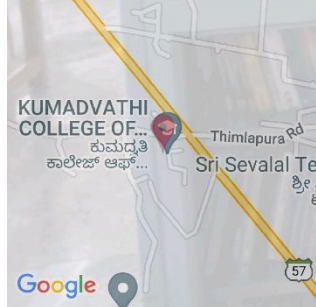

Shivamogga Road

Shikaripura – 577 427

Shivamogga District

☎: 08187 – 222383, 222067

E-Mail: kumadvathibed@gmail.com

Facilities Available for Betterment of Student Support in the Institution

UGC Book Section